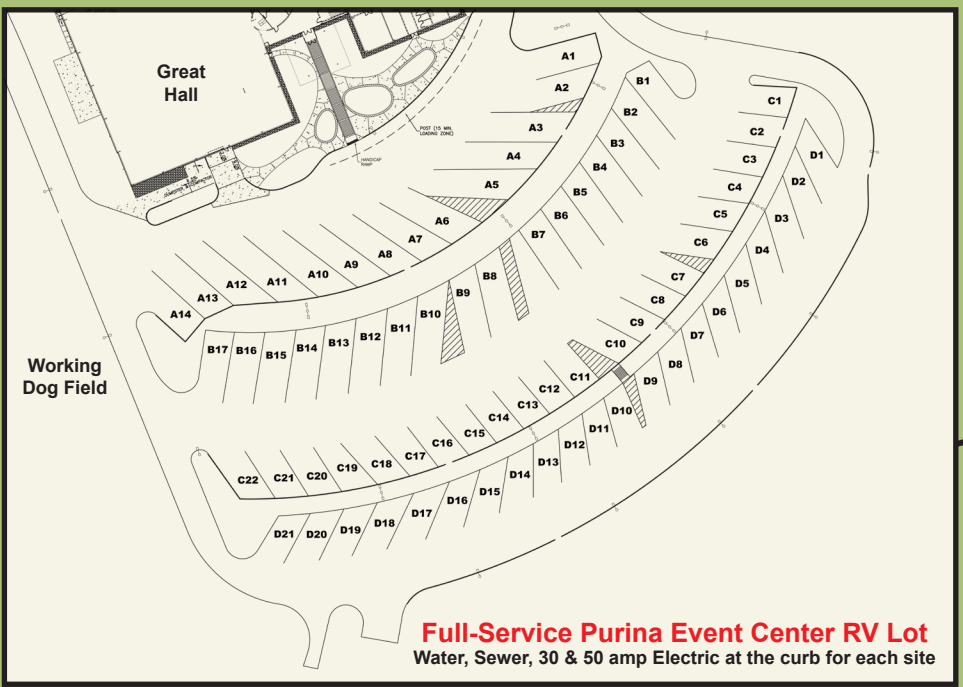

- After-Hours Security 314-982-2222
- Quiet Hours 11 p.m. - 6 a.m.
- Check In Starting at 3p.m. and Check Out By 11a.m.

- Service Center**
- Off-leash exercise areas for dogs
  - Restrooms
  - Showers
  - Dog Bathing Tubs
  - Facility Open 24/7 (unless when noted)

- Legend**
- A. Visitor Center
    - 1. Information Desk
    - 2. Exhibits
    - 3. Concession Stand
    - 4. Gift Shop
  - B. Kids Creation Play Kitchen
  - C. Animal Barn & Hayloft Play Area
  - D. Small Animal Petting Area
  - E. Outdoor Arena
  - F. Patio
  - G. Pet Training and Enrichment Center
  - H. Incredible Dog Arena
  - I. Agility Field
  - J. Remember Me Furever Installation
  - K. Herding and Trial Field
  - L. C Course Herding
  - M. Purina Event Center
    - 1. Great Hall
    - 2. Gateway Hall
  - N. Outdoor Public X-pens
  - O. Service Center
  - P. Off-Leash Exercise Areas
  - Q. Showers
  - R. Warehouse Building
  - S. Operations Building
  - T. Working Dog & Flying Disc Field
  - U. Earthdog/GT/Gens
  - V. Woof & Wag Tent (Main Show Field Tent 1)
  - W. Main Show Field Tent 2 (Upper tent)
  - X. Portable Diving Dog Pool
  - Y. Park & Bark Pavilion (Outdoor Agility Field)
  - Z. Sit & Stay Shelter (Working Dog Field)
  - AA. Come Bye & Course Canopy (Herding Field)
  - AB. Superintendent Pavilion
  - AC. Main Show Field Tent 3
  - Restroom
  - Water
  - Electric