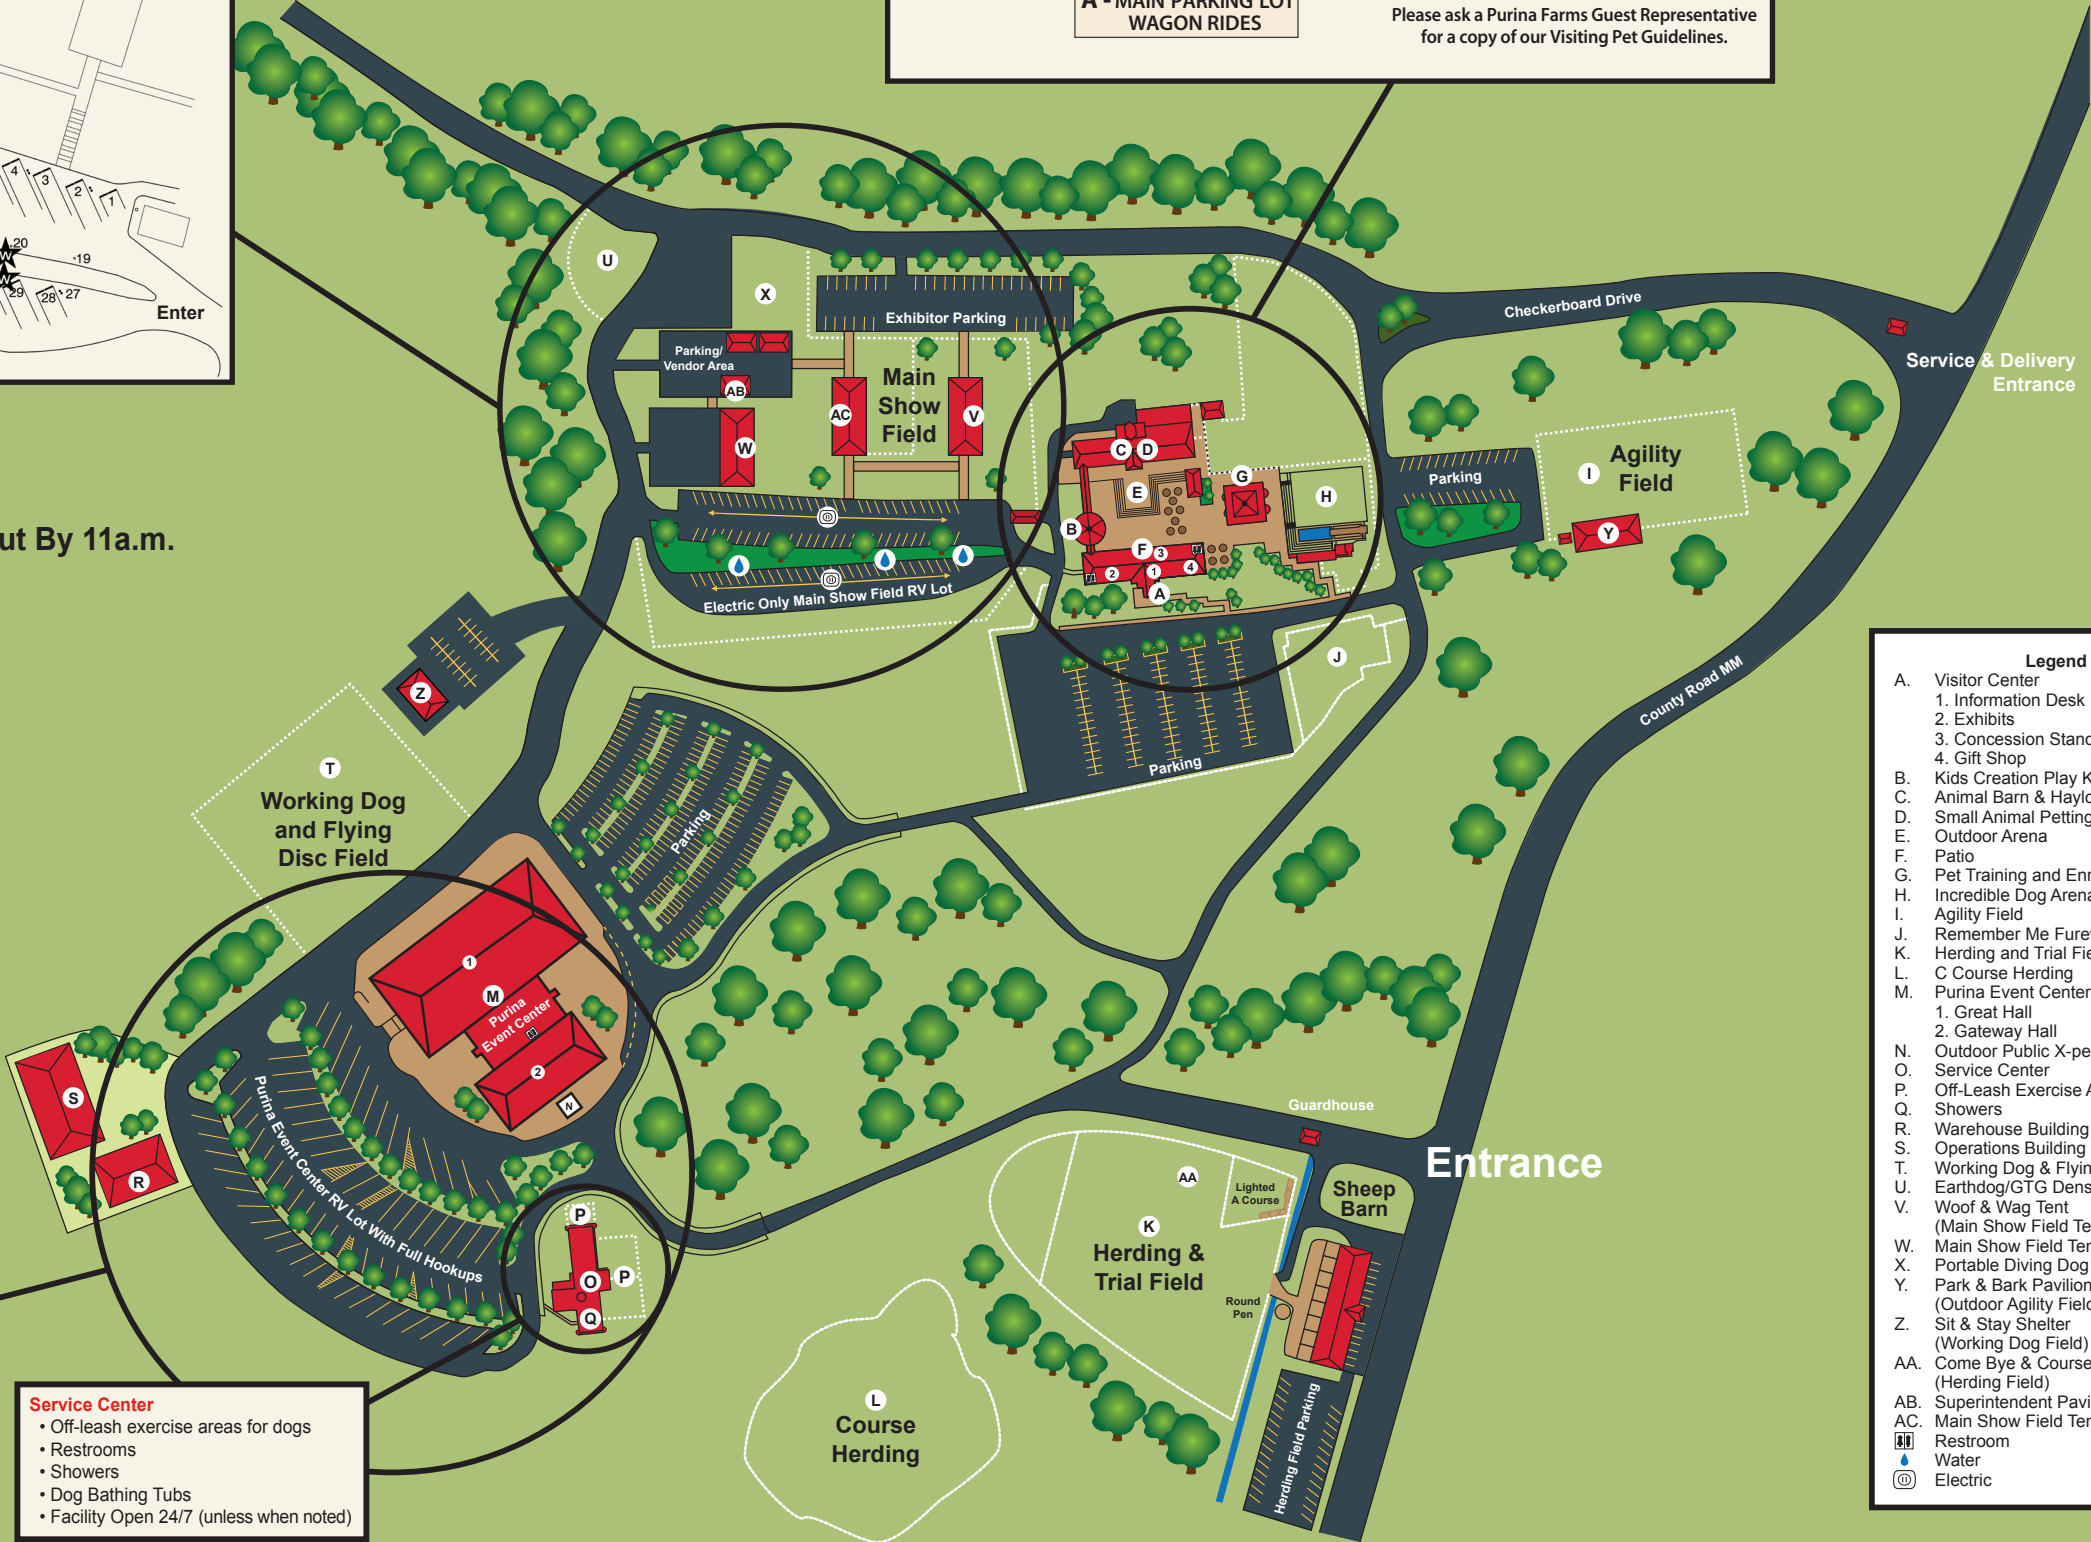

- After-Hours Security 314-982-2222
- Quiet Hours 11 p.m. - 6 a.m.
- Check In Starting at 3p.m. and Check Out By 11a.m.

- Service Center**
- Off-leash exercise areas for dogs
  - Restrooms
  - Showers
  - Dog Bathing Tubs
  - Facility Open 24/7 (unless when noted)

- Legend**
- A. Visitor Center
    - 1. Information Desk
    - 2. Exhibits
    - 3. Concession Stand
    - 4. Gift Shop
  - B. Kids Creation Play Kitchen
  - C. Animal Barn & Hayloft Play Area
  - D. Small Animal Petting Area
  - E. Outdoor Arena
  - F. Patio
  - G. Pet Training and Enrichment Center
  - H. Incredible Dog Arena
  - I. Agility Field
  - J. Remember Me Furever Installation
  - K. Herding and Trial Field
  - L. C Course Herding
  - M. Purina Event Center
    - 1. Great Hall
    - 2. Gateway Hall
  - N. Outdoor Public X-pens
  - O. Service Center
  - P. Off-Leash Exercise Areas
  - Q. Showers
  - R. Warehouse Building
  - S. Operations Building
  - T. Working Dog & Flying Disc Field
  - U. Earthdog/GT/Gens
  - V. Woof & Wag Tent (Main Show Field Tent 1)
  - W. Main Show Field Tent 2 (Upper tent)
  - X. Portable Diving Dog Pool
  - Y. Park & Bark Pavilion (Outdoor Agility Field)
  - Z. Sit & Stay Shelter (Working Dog Field)
  - AA. Come Bye & Course Canopy (Herding Field)
  - AB. Superintendent Pavilion
  - AC. Main Show Field Tent 3
  - Restroom
  - Water
  - Electric